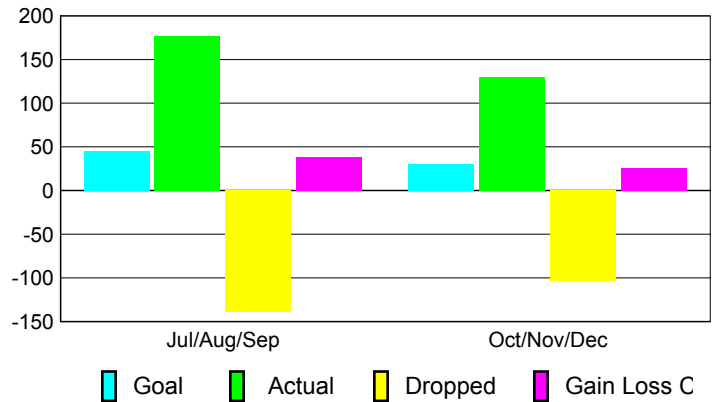

Membership Results 2010-2011

Goal, New, Dropped, Gain/Loss