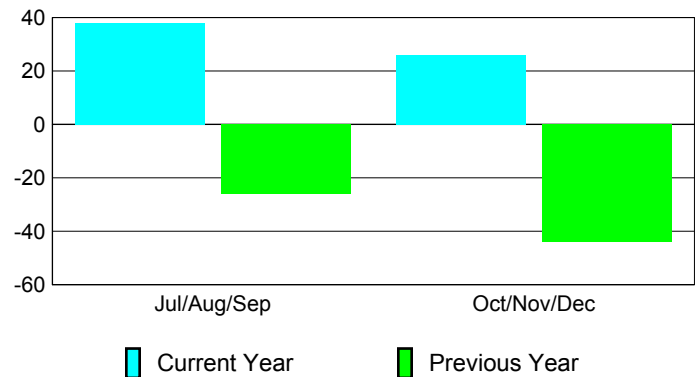

Comparison of Membership Gain/Loss

Current Year Compared to the Previous Year