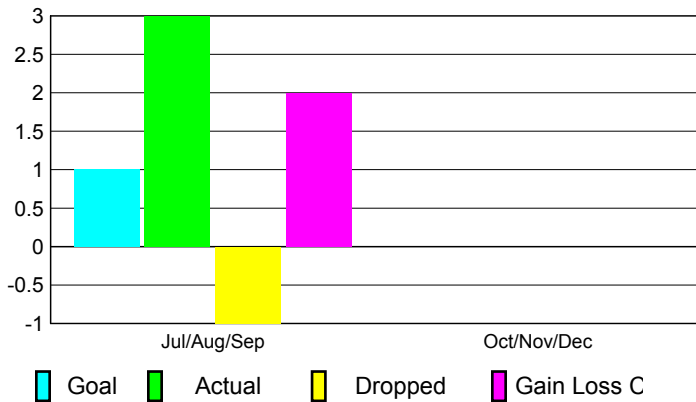

2010-2011 GMT Reports for District (or Undistricted) **District 354 H**

GMT: KWANG-SOO JANG

Location: REPUBLIC OF KOREA

GMT CA: 5

CLUBS

Club Results
2010-2011

Clubs
2009-2010

Month	New Club Goal	Actual New Clubs	Actual Dropped Clubs	Gain/ Loss of Clubs	Gain/ Loss of Clubs
Jul/Aug/Sep	1	3	-1	2	0
Oct/Nov/Dec	0	0	0	0	0
Totals	1	3	-1	2	0

Club Results 2010-2011

Goal, New, Dropped, Gain/Loss

Comparison of Club Gain/Loss

Current Year Compared to the Previous Year

YTD Status Quo Clubs 2010-2011

Status Quo Clubs Compared to Status Quo Members

MEMBERSHIP